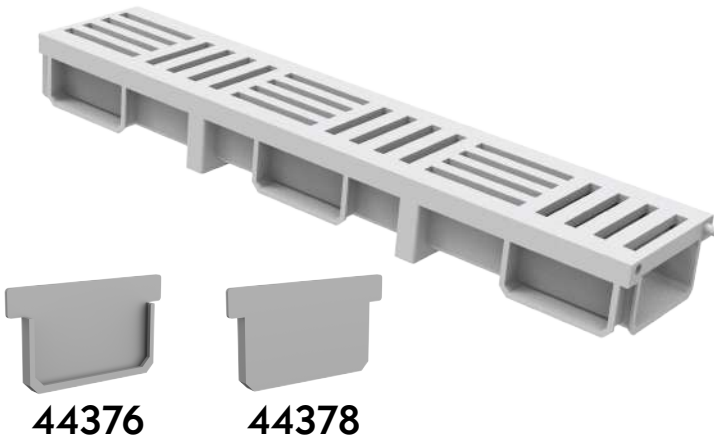

From

44365

From

44385

REPLACED BY

To

44360

To

44380