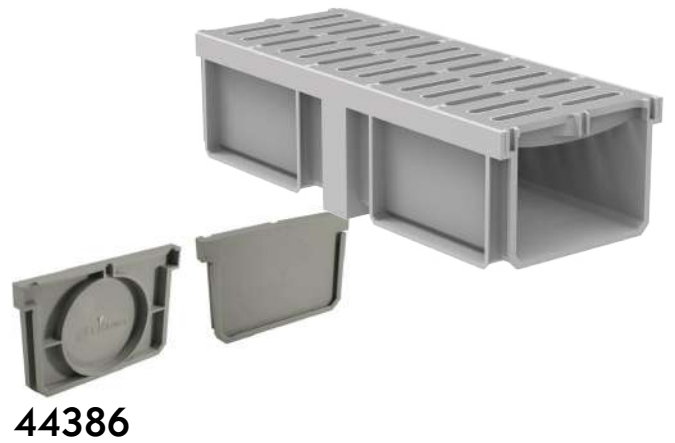

From

44365

From

44385

REPLACED BY

To

44360

To

44380