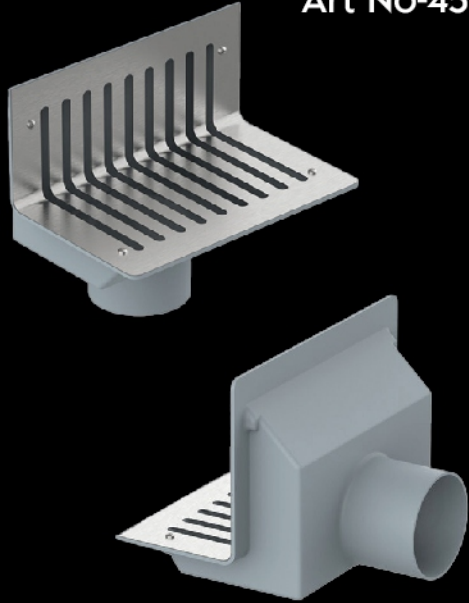

Sensor Tap Deck
Mounted

Art No-52855

Sensor Tap Wall Mounted

Art No-52860

Side Wall Parapet Scupper Drain

Art No-45150

Old Design

Art No-45152

New Design

Urinal Spreader Coral

Art No-6332

Features

- High grade threads.
- Durable solid brass.
- Stain resistance coating.
- C.P. Finish.

Trench Drain with Plastic Grating

Art No-44385

Art No-44386

Features

- Reduce Slip Hazards.
- Free from noise.
- Chemical Resistance.
- Low Weight.
- Durable and Sturdy

Application Areas

Parking Lots

Shopping Mall

Industrial Areas

Garden

Product Of The Month