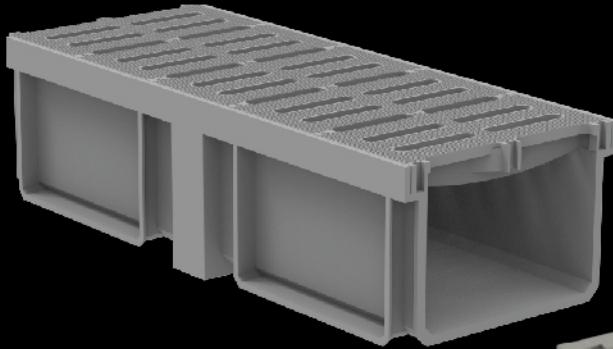

Sensor Tap Deck
Mounted

Art No-52855

Sensor Tap Wall Mounted

Art No-52860

Side Wall Parapet Scupper Drain

Art No-45150

Old Design

Art No-45152

New Design

Urinal Spreader Coral

Art No-6332

Features

- High grade threads.
- Durable solid brass.
- Stain resistance coating.
- C.P. Finish.

Trench Drain with Plastic Grating

Art No-44385

Art No-44386