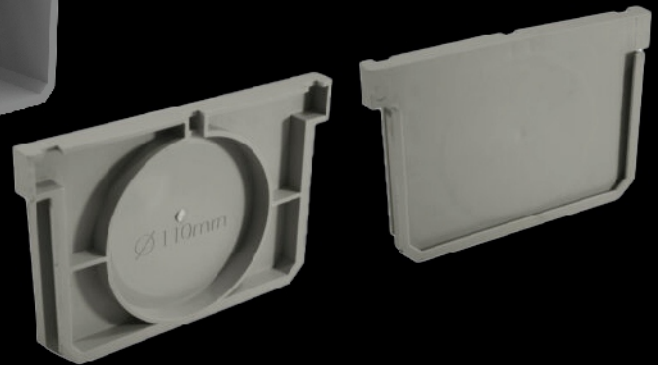

Sensor Tap Deck
Mounted

Art No-52855

Sensor Tap Wall Mounted

Art No-52860

Side Wall Parapet Scupper Drain

Art No-45150

Old Design

Art No-45152

New Design

Urinal Spreader Coral

Art No-6332

Features

- High grade threads.
- Durable solid brass.
- Stain resistance coating.
- C.P. Finish.

Trench Drain with Plastic Grating

Art No-44385

Art No-44386