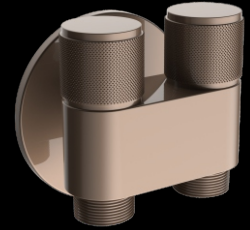

Art no.	Length	Material	Finish	M.R.P
2477-6	295mm	Aluminium	Polished CP	450

Rain Shower Round

Art no.	Thread Size	Dia	M.R.P
8432	15mm(1/2)'	150mm(6)'	1390
8433	15mm(1/2)'	200mm(8)'	1980
8434	15mm(1/2)'	250mm(10)'	3190
8435	15mm(1/2)'	300mm(12)'	3830

Features

- SS 304 Stainless Steel.
- Wide, gentle spray like natural rainfall.
- Full-body coverage for a relaxing shower.
- Modern and stylish design.
- Easy to clean and maintain.

NEW PRODUCT SERIES

Angle Cock 2 Way

Matt Black 10885

French Gold 10885

Gold PVD 10885

Rose Gold 10885

Brushed Bronze 10885

Corner Basket

Art No.	RG 38222
L X W	225mm (9")
Height	70mm (2-3/4")
Material	SS 304
Finish	Rose Gold
Colour	White Inner
M.R.P	3450

Grab Bar

Art No.	BL 1160
Length	300mm(12")
Material	Brass
Finish	Matt Black
M.R.P	2080

Rain Shower Square

Old Articles

Art no. #	Size L X W
8484	(8")
G8484	(8")
RG8484	(8")
FG8484	(8")
BL8484	(8")
8485	(10")
RG8485	(10")
8486	(12")
G8486	(12")
RG8486	(12")
FG8486	(12")
BG8486	(12")
RG8488	(16")
BL8488	(16")