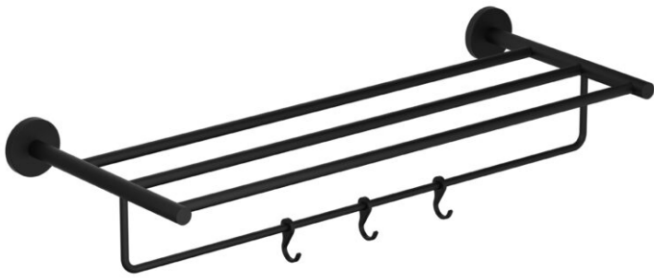

Towel Rack with Lower Rail & Hooks-H2O

Art No.# **BL 1955 HS**
Length : 600mm (24")

Wall Hook

Art no.	Length	Material	Finish	M.R.P
2473-6	295mm	Aluminium	Polished CP	450

Art no.	Length	Material	Finish	M.R.P
2476-6	295mm	Aluminium	Polished CP	450

Art no.	Length	Material	Finish	M.R.P
2477-6	295mm	Aluminium	Polished CP	450

Rain Shower Round

Art no.	Thread Size	Dia	M.R.P
8432	15mm(1/2)'	150mm(6)'	1390
8433	15mm(1/2)'	200mm(8)'	1980
8434	15mm(1/2)'	250mm(10)'	3190
8435	15mm(1/2)'	300mm(12)'	3830

Features

- SS 304 Stainless Steel.
- Wide, gentle spray like natural rainfall.
- Full-body coverage for a relaxing shower.
- Modern and stylish design.
- Easy to clean and maintain.

NEW PRODUCT SERIES

Angle Cock 2 Way

Matt Black 10885

French Gold 10885

Gold PVD 10885

Rose Gold 10885

Brushed Bronze 10885

Corner Basket

Art No.	RG 38222
L X W	225mm (9")
Height	70mm (2-3/4")
Material	SS 304
Finish	Rose Gold
Colour	White Inner
M.R.P	3450