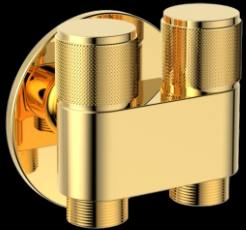

Towel Rack with Lower Rail & Hooks-H2O

Art No.# **BL 1955 HS**
Length : 600mm (24")

Wall Hook

Art no.	Length	Material	Finish	M.R.P
2473-6	295mm	Aluminium	Polished CP	450

Art no.	Length	Material	Finish	M.R.P
2476-6	295mm	Aluminium	Polished CP	450

Art no.	Length	Material	Finish	M.R.P
2477-6	295mm	Aluminium	Polished CP	450

Rain Shower Round

Art no.	Thread Size	Dia	M.R.P
8432	15mm(1/2)'	150mm(6)'	1390
8433	15mm(1/2)'	200mm(8)'	1980
8434	15mm(1/2)'	250mm(10)'	3190
8435	15mm(1/2)'	300mm(12)'	3830

Features

- SS 304 Stainless Steel.
- Wide, gentle spray like natural rainfall.
- Full-body coverage for a relaxing shower.
- Modern and stylish design.
- Easy to clean and maintain.

NEW PRODUCT SERIES

Angle Cock 2 Way

Matt Black 10885

French Gold 10885

Gold PVD 10885

Rose Gold 10885

Brushed Bronze 10885

Corner Basket

Art No.	RG 38222
L X W	225mm (9")
Height	70mm (2-3/4")
Material	SS 304
Finish	Rose Gold
Colour	White Inner
M.R.P	3450