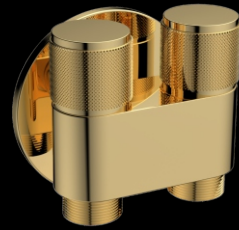

Towel Rack with Lower Rail & Hooks-H2O

Art No.# **BL 1955 HS**
Length : 600mm (24")

Wall Hook

Art no.	Length	Material	Finish	M.R.P
2473-6	295mm	Aluminium	Polished CP	450

Art no.	Length	Material	Finish	M.R.P
2476-6	295mm	Aluminium	Polished CP	450

Art no.	Length	Material	Finish	M.R.P
2477-6	295mm	Aluminium	Polished CP	450

Rain Shower Round

Art no.	Thread Size	Dia	M.R.P
8432	15mm(1/2)'	150mm(6)'	1390
8433	15mm(1/2)'	200mm(8)'	1980
8434	15mm(1/2)'	250mm(10)'	3190
8435	15mm(1/2)'	300mm(12)'	3830

Features

- SS 304 Stainless Steel.
- Wide, gentle spray like natural rainfall.
- Full-body coverage for a relaxing shower.
- Modern and stylish design.
- Easy to clean and maintain.

NEW PRODUCT SERIES

Angle Cock 2 Way

Matt Black 10885

French Gold 10885

Gold PVD 10885

Rose Gold 10885

Brushed Bronze 10885

Corner Basket

Art No.	RG 38222
L X W	225mm (9")
Height	70mm (2-3/4")
Material	SS 304
Finish	Rose Gold
Colour	White Inner
M.R.P	3450