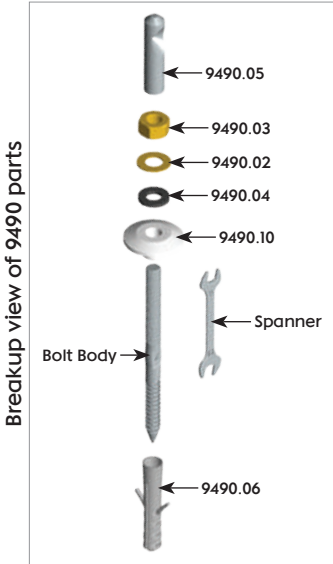

Rack Bolt Screw Pair

Art No.	Size (ThxL)	Type	Material	Finish	₹	📦	🔗
9490	M 12x160mm	Outer	SS 201	Steel	510	1 Pair	48 Pair
9491	M 12x225mm	Outer	SS 201	Steel	595	1 Pair	35 Pair
9492	M 12x300mm	Outer	SS 201	Steel	670	1 Pair	48 Pair

Art No.	Description	₹
9490.02 x 6	Brass Washer (Pack of 6 Pcs)	60
9490.03 x 2	Nut (Pack of 2 Pcs)	140
9490.04 x 50	Rubber Washer (Pack of 50 Pcs)	100
9490.05 x 2	Bracket (Pack of 2 Pcs)	130
9490.06 x 6	Dowel (Pack of 6 Pcs)	95
9490.10 x 6	Flanged Bush (Pack of 6 Pcs)	95

Art No.	Size (ThxL)	Type	Material	Finish	₹	📦	🔗
9495	M 12x160mm	Outer	SS 201	Steel	405	1 Pair	48 Pair
9495-180	M 12x180mm	Outer	SS 201	Steel	420	1 Pair	48 Pair
9496	M 12x225mm	Outer	SS 201	Steel	470	1 Pair	35 Pair
9496-260	M 12x260mm	Outer	SS 201	Steel	540	1 Pair	35 Pair

Art No.	Size (ThxL)	Type	Material	Finish	₹	📦	🔗
9498	M 12x160mm	Outer	Mild Steel	CP	255	1 Pair	48 Pair