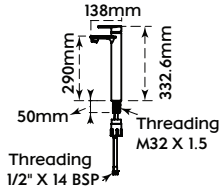

Single Lever Basin Mixer - 12" High

Art No.	Size (ThxH)	Type	Material	Finish	₹	📦	♻️
37804	15x300mm	Inner	Brass	Polished CP			

Note: Till Stock Last