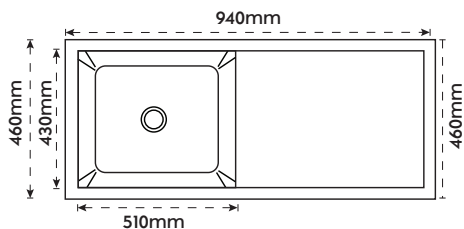

Art No.	Size (LxWxDpt)	Bowl Size (LxWxDpt)	Capacity (ML/L)	Material	Finish	₹
28920	610x460x230mm 24"x18"x9"	22"x16"x9"	52000 (52L)	SS 304	Brushed	11550

Sink Kitchen - Single Bowl

Art No.	Size (LxWxDpt)	Bowl Size (LxWxDpt)	Capacity (ML/L)	Material	Finish	₹
28925	765x460x230mm 30"x18"x9"	28"x16"x9"	66000 (66L)	SS 304	Brushed	13190

Sink Kitchen - Double Bowl

Art No.	Size (LxWxDpt)	Bowl Size (LxWxDpt) 1	Bowl Size (LxWxDpt) 2	Capacity (ML/L)	Material	Finish	₹
29020	940x460x230mm 37"x18"x9"	17"x16.5"x9"	17"x16.5"x9"	82000 (41Lx2)	SS 304	Brushed	21480

Sink Kitchen - Double Bowl

Art No.	Size (LxWxDpt)	Bowl Size (LxWxDpt) 1	Bowl Size (LxWxDpt) 2	Capacity (ML/L)	Material	Finish	₹
29027	1150x510x230mm 45"x20"x9"	21"x18"x9"	21"x18"x9"	112000 (56Lx2)	SS 304	Brushed	22990

Sink Kitchen with Drain Board

Art No.	Size (LxWxDpt)	Bowl Size LxWxDpt	Capacity (ML/L)	Orientation	Material	Finish	₹
29070	940x460x230mm 37"x18"x9"	17"x16"x9"	40000 (40L)	Left or Right	SS 304	Brushed	20950