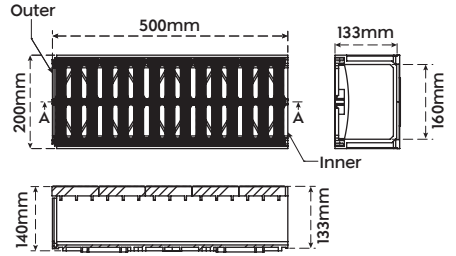

Trench Drain with Plastic Grating