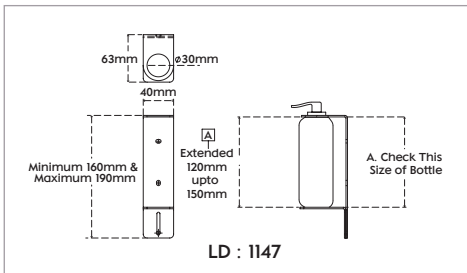

- Convert bottles to wall mounted dispenser.
- Good use in medical facilities (Clinics, Shops, Offices, entrances).
- Suitable for bottles height from 120mm upto 150mm & 210 to 240mm also. Under the neck.

Art No.	Material	Finish	₹	📦	🚚
1147	SS 304	Brushed	480	1	48
1148	SS 304	Brushed	580	1	35