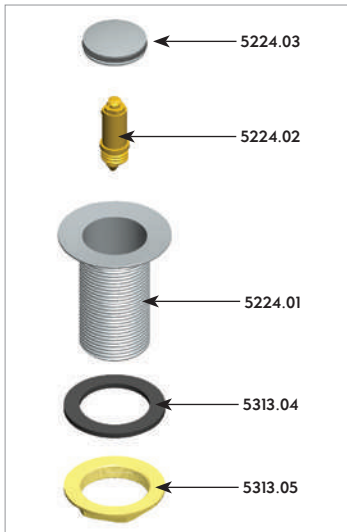

WASTE COUPLING

Breakup view of 5221 Parts

Full cap gives better look than half cap.

Waste Coupling Pop Up Full Cap

Art No.	Size (ThxL)	Type	Material	Finish	₹	📦	♻️
5219 H/T	32x125mm	Outer	Brass	Polished CP	1250	1	54
5220 H/T	32x75mm	Outer	Brass	Polished CP	915	1	75
5221 F/T	32x75mm	Outer	Brass	Polished CP	915	1	75
5222 F/T	32x125mm	Outer	Brass	Polished CP	1250	1	54
G 5222 F/T	32x125mm	Outer	Brass	Gold PVD	2150	1	54
RG 5222 F/T	32x125mm	Outer	Brass	Rose Gold	2150	1	54
FG 5222 F/T	32x125mm	Outer	Brass	French Gold	2250	1	54
BL 5222 F/T	32x125mm	Outer	Brass	Matt Black	1450	1	54
5222-215 F/T	32x215mm	Outer	Brass	Polished CP	2190	1	30
RG 5222-215 F/T	32x215mm	Outer	Brass	Rose Gold	2790	1	30
BL 5222-215 F/T	32x215mm	Outer	Brass	Matt Black	2580	1	30
Art No.	Description				₹		
5220.03 x 1	Full Cap for Pop UP				350		