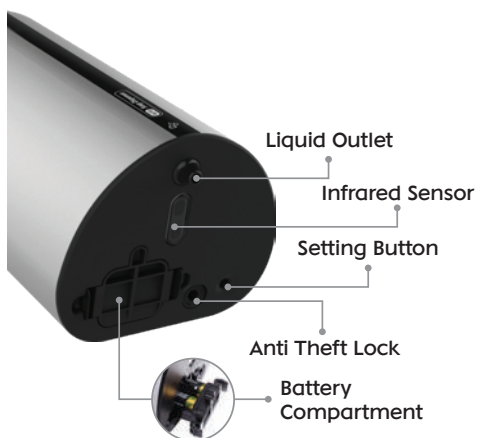

AUTOMATIC LOTION DISPENSER

Suitable for thin to thick Soap

ABS Plastic

Touchless

Liquid Supplies 0.5 to 2.5ml

Low Battery Indicator

Convenient / Quick Refill

Vandal Proof or Anti-theft

850ml Capacity

Art No.	Size (DPTxWxH)	Capacity	Material	Colour	Finish	₹	☐	📦
1102	120x100x260mm	850 ml	ABS	White	Fine	5450	1	12
S 1102	120x100x260mm	850 ml	ABS	Silver	Fine	5450	1	12