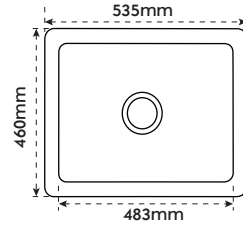

TOP MOUNT

SinkBorder

FLUSH MOUNT

SinkBorder

UNDER MOUNT

SINK

Sink Kitchen - Single Bowl

Art No.	Size (LxWxDpt)	Bowl Size (LxWxDpt)	Capacity (ML/L)	Material	Finish	₹
28910	460x405x230mm 18"x16"x9"	16"x14"x9"	33000 (33L)	SS 304	Brushed	9950