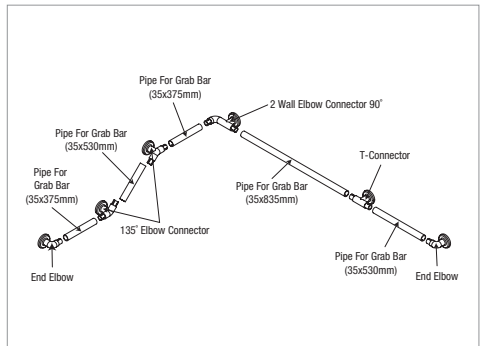

Breakup parts used in Concept 1 & 2

Art No.	Name	Qty.	₹
56762	End Elbow	2	370x2=740
56747	Pipe for Grab Bar	1	520x1=520
56772	Elbow Connector 90°	2	715x2=1430
56744	Pipe for Grab Bar	2	360x2=720
56765	T-Connector	1	570x1=570
56740	Pipe for Grab Bar	1	320x1=320
Total			4300