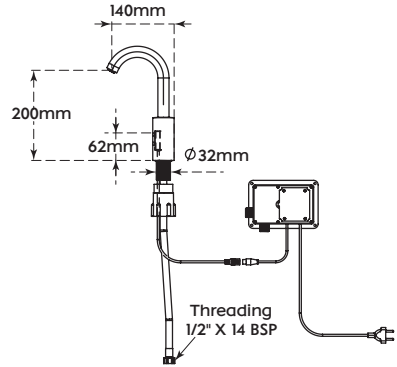

Art No.	Size (Th)	Material	Finish	₹	☎	☎
52852	15mm	Brass	Polished CP	10490	1	10