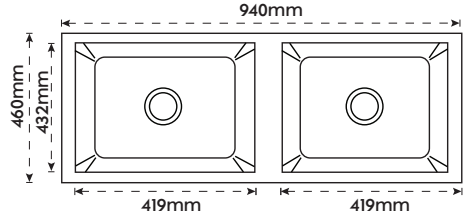

Sink Kitchen - Single Bowl

Art No.	Size (LxWxDpt)	Bowl Size (LxWxDpt)	Capacity (ML/L)	Material	Finish	₹
28915	535x460x230mm 21"x18"x9"	19"x16"x9"	45000 (45L)	SS 304	Brushed	10890

Sink Kitchen - Single Bowl

Art No.	Size (LxWxDpt)	Bowl Size (LxWxDpt)	Capacity (ML/L)	Material	Finish	₹
28920	610x460x230mm 24"x18"x9"	22"x16"x9"	52000 (52L)	SS 304	Brushed	11550

Sink Kitchen - Single Bowl

Art No.	Size (LxWxDpt)	Bowl Size (LxWxDpt)	Capacity (ML/L)	Material	Finish	₹
28925	765x460x230mm 30"x18"x9"	28"x16"x9"	66000 (66L)	SS 304	Brushed	13190

Sink Kitchen - Double Bowl

Art No.	Size (LxWxDpt)	Bowl Size (LxWxDpt) 1	Bowl Size (LxWxDpt) 2	Capacity (ML/L)	Material	Finish	₹
29020	940x460x230mm 37"x18"x9"	17"x16.5"x9"	17"x16.5"x9"	82000 (41Lx2)	SS 304	Brushed	21480

Sink Kitchen - Double Bowl

Art No.	Size (LxWxDpt)	Bowl Size (LxWxDpt) 1	Bowl Size (LxWxDpt) 2	Capacity (ML/L)	Material	Finish	₹
29027	1150x510x230mm 45"x20"x9"	21"x18"x9"	21"x18"x9"	112000 (56Lx2)	SS 304	Brushed	22990