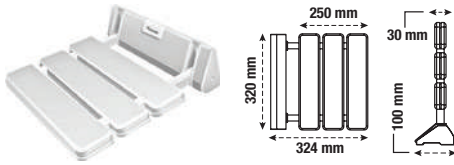

FOLDING CHAIR

Chair/Stool Foldable
(Wall Mounted)

Art No.	Colour	₹		
701	White	4390	1	10
Art No.	Description			₹
701.02 x 1	Spare Replacement Kit (Fastener Cover)			550

Make your life more relaxed

Wall Mounted FOLDING CHAIR

(Rust Proof)

Most Suitable for

- People with Knee Problem
- Old-age Person
- Pregnant Lady
- Over Weight People

Space Saving

Trendy