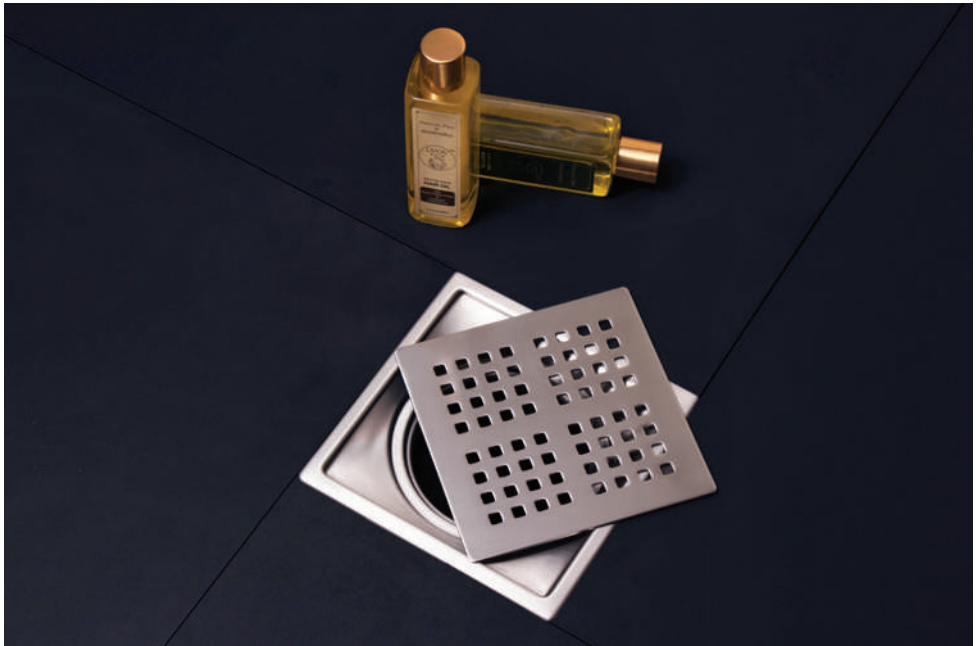

Finishes Available:

Matt Black (BL)