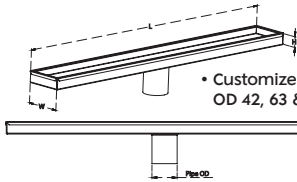

Finishes Available:

CUSTOMIZED DRAINS

- Customise Outlet Position
Thread Size : 32, 40 & 50mm

Linear Channel Drain-
Threaded Outlet

- Customize Pipe Length
OD 42, 63 & 73mm

Linear Channel Drain-
Socket (Pipe) Outlet