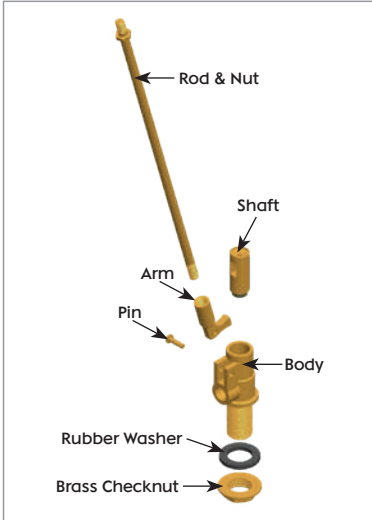

FLOAT VALVE

Float Valve with Adjustable Rod

Breakup view of 14101 parts

Art No.	Size (ThxL)	Type	Material	₹	📦	♻️
14101	15x225mm	Outer	Brass	760	2	100
14102	20x225mm	Outer	Brass	835	2	80
14103	25x300mm	Outer	Brass	1440	2	36
14104	32x300mm	Outer	Brass	2330	1	32
14105	40x375mm	Outer	Brass	2550	1	26
14106	50x450mm	Outer	Brass	5050	1	10