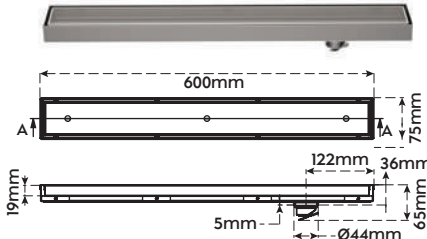

Tile/Marble Shower Channel Drain

Art No.	Size (LxW)	Material	Finish	Side Hole / Centre Hole	₹	📦	♻️
44645	600x75mm	SS 304	Brushed	Side Hole	4990		
44645 CO	600x75mm	SS 304	Brushed	Centre Hole	4990		

Note: Clear Depth for Tile / Marble is 19mm.
Outlet OD 44mm.

Art No.	Size (LxW)	Material	Finish	₹	📦	♻️
45118-304	75x75mm	SS 304	Brushed	80	50	600
45119-304	100x100mm	SS 304	Brushed	115	10	300
45120-304	125x125mm	SS 304	Brushed	164	10	110
45121-304	150x150mm	SS 304	Brushed	220	10	110