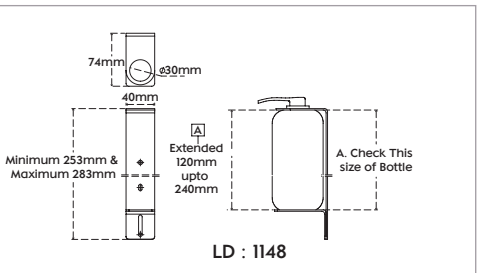

- Convert bottles to wall mounted dispenser.
- Good use in medical facilities (Clinics, Shops, Offices, entrances).
- Suitable for bottles height from 120mm upto 150mm & 210 to 240mm also. Under the neck.

Art No.	Material	Finish	₹	📦	🚚
1147	SS 304	Brushed	480	1	48
1148	SS 304	Brushed	580	1	35