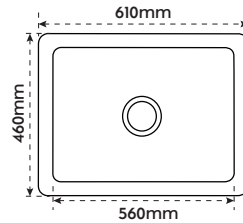

Art No.	Size (LxWxDpt)	Bowl Size (LxWxDpt)	Capacity (ML/L)	Material	Finish	₹
28915	535x460x230mm 21"x18"x9"	19"x16"x9"	45000 (45L)	SS 304	Brushed	10890

Sink Kitchen - Single Bowl