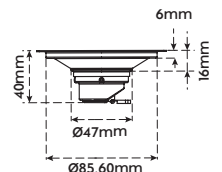

Art No.	Size (LxW)	Material	Finish	Side Hole / Centre Hole	₹	📦	♻️
44645	600x75mm	SS 304	Brushed	Side Hole	4990		
44645 CO	600x75mm	SS 304	Brushed	Centre Hole	4990		

Note: Clear Depth for Tile / Marble is 19mm.
Outlet OD 44mm.

Art No.	Size (LxW)	Material	Finish	₹	📦	♻️
45118-304	75x75mm	SS 304	Brushed	80	50	600
45119-304	100x100mm	SS 304	Brushed	115	10	300
45120-304	125x125mm	SS 304	Brushed	164	10	110
45121-304	150x150mm	SS 304	Brushed	220	10	110

• End to end slots

Art No.	Size (LxHxD)	Material	Finish	₹	📦	♻️
45150	115x75x74mm	SS 304	Brushed	810	2	28
45151	150x75x108mm	SS 304	Brushed	1040	1	8
45152	280x250x98mm	SS 304	Brushed	2845	1	
45154	280x250x152mm	SS 304	Brushed	3450	1	

Art No. (Without Hole)	48498
Art No. (With Hole)	48499
Size (LxW)	100x100mm
Material	SS 304
Finish	Brushed
Rs.	270
📦	1
♻️	40

• Suitable for 50mm & above