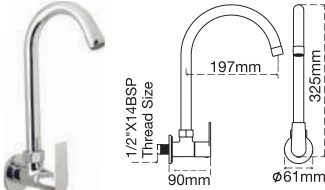

Art No.	Size (Th)	Type	Material	Finish	₹	📦	📦
37838	15mm	Outer	Brass	Polished CP	1905	1	38

L.D. - 37839 ES

Sink Tap Wall Mounted
Extended Spout

Art No.	Size (Th)	Type	Material	Finish	₹	📦	📦
37839	15mm	Outer	Brass	Polished CP	1955	1	12
BL 37839	15mm	Outer	Brass	Matt Black	2680	1	12
G 37839	15mm	Outer	Brass	Gold PVD	4690	1	12
RG 37839	15mm	Outer	Brass	Rose Gold	4690	1	12
37839 ES	15mm	Outer	Brass	Polished CP	2110