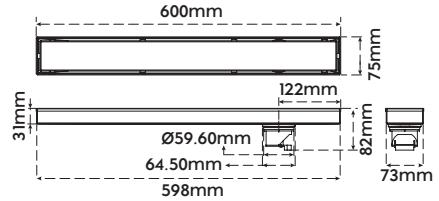

Art No.	Size (LxW)	Material	Finish	Side Hole / Centre Hole	₹	📦	♻️
44630	300x75mm	SS 304	Brushed	Side Hole	3190	1	10
44631	450x75mm	SS 304	Brushed	Side Hole	3890	1	10
44631 CO	450x75mm	SS 304	Brushed	Centre Hole	3890	1	10
44632	600x75mm	SS 304	Brushed	Side Hole	4890	1	10
44632 CO	600x75mm	SS 304	Brushed	Centre Hole	4890	1	10
44635	300x100mm	SS 304	Brushed	Side Hole	3290	1	10
44636	450x100mm	SS 304	Brushed	Side Hole	3990	1	10
44637	600x100mm	SS 304	Brushed	Side Hole	4990	1	10
BL 44637	600x100mm	SS 304	Matt Black	Side Hole	5990	1	10
BG 44637	600x100mm	SS 304	Gold PVD Brushed	Side Hole	7290	1	10
BRG 44637	600x100mm	SS 304	Rose Gold Brushed	Side Hole	7290	1	10
BFG 44637	600x100mm	SS 304	French Gold Brushed	Side Hole	8780	1	10
BBZ 44637	600x100mm	SS 304	Brushed Bronze	Side Hole	8780	1	10
44637 CO	600x100mm	SS 304	Brushed	Centre Hole	4990	1	10
BL 44637 CO	600x100mm	SS 304	Matt Black	Centre Hole	5990	1	10
BG 44637 CO	600x100mm	SS 304	Gold PVD Brushed	Centre Hole	7290	1	10
BRG 44637 CO	600x100mm	SS 304	Rose Gold Brushed	Centre Hole	7290	1	10
BFG 44637 CO	600x100mm	SS 304	French Gold Brushed	Centre Hole	8780	1	10
BBZ 44637 CO	600x100mm	SS 304	Brushed Bronze	Centre Hole	8780	1	10
44638	900x100mm	SS 304	Brushed	Side Hole	7490	1	10
BL 44638	900x100mm	SS 304	Matt Black	Side Hole	8580	1	10
BG 44638	900x100mm	SS 304	Brushed Gold	Side Hole	10990	1	10
BRG 44638	900x100mm	SS 304	Rose Gold Brushed	Side Hole	11990	1	10
44638 CO	900x100mm	SS 304	Brushed	Centre Hole	7490	1	10
BL 44638 CO	900x100mm	SS 304	Matt Black	Centre Hole	8580	1	10
BG 44638 CO	900x100mm	SS 304	Gold PVD Brushed	Centre Hole	10990	1	10
BRG 44638 CO	900x100mm	SS 304	Rose Gold Brushed	Centre Hole	11990	1	10
44639	1200x100mm	SS 304	Brushed	Side Hole	8390	1	10
44639 CO	1200x100mm	SS 304	Brushed	Centre Hole	8390	1	10