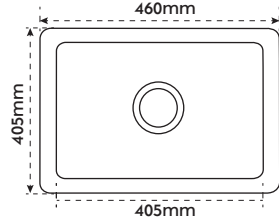

TOP MOUNT

SinkBorder

FLUSH MOUNT

SinkBorder

UNDER MOUNT

SINK

Sink Kitchen - Single Bowl

Art No.	Size (LxWxDpt)	Bowl Size (LxWxDpt)	Capacity (ML/L)	Material	Finish	₹
28910	460x405x230mm 18"x16"x9"	16"x14"x9"	33000 (33L)	SS 304	Brushed	9950