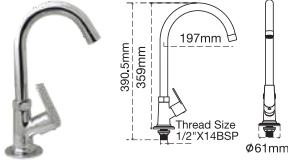

L.D. - 37816 ES

**Sink Cock with Swingable Spout
(Sink Mounted)**

Art No.	Size (Th)	Type	Material	Finish	₹	📦	♻️
37816	15mm	Outer	Brass	Polished CP	2350	1	12
G 37816	15mm	Outer	Brass	Gold PVD	5290	1	12
RG 37816	15mm	Outer	Brass	Rose Gold	5290	1	12
BL 37816	15mm	Outer	Brass	Matt Black	3790	1	12
37816 ES	15mm	Outer	Brass	Polished CP	2560	1	18