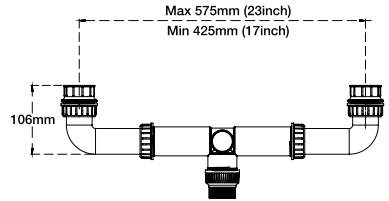

Art No.	Size (Th)	Type	Material	Finish	₹	📦	🗑️
3761I	15mm	Outer	Brass	Polished CP	3150	1	18

Art No.	Size (Th)	Material	Colour	₹	📦	🗑️
4985	40mm	Polypropylene (PP)	Ivory	430	1	25

Double Bowl Sink Kit
can be used for

① **Wall Outlet**
using P-Trap & Bottle Trap

or ② **Floor Outlet**
using Waste Pipe

32mm or 40mm
Thread Adaptor Included