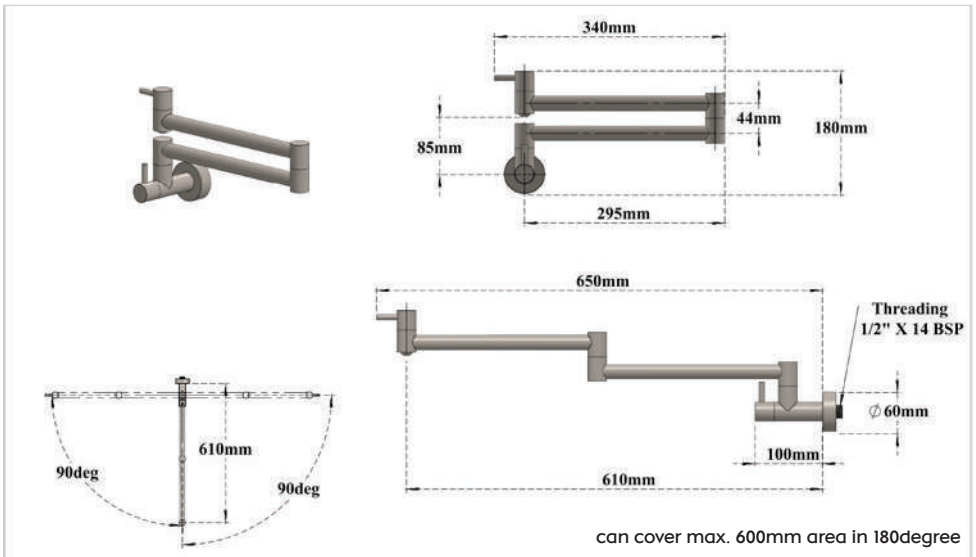

Art No.	Size (Th)	Type	Material	Finish	₹	📦	🔧
29242	15mm	Outer	SS 304	Brushed	6890	1	4

Pot Filler- Aquareach