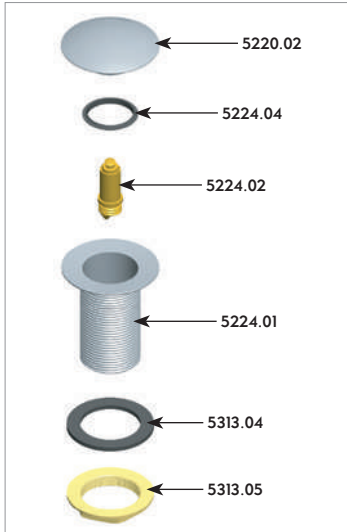

WASTE COUPLING

Breakup view of 5221 Parts