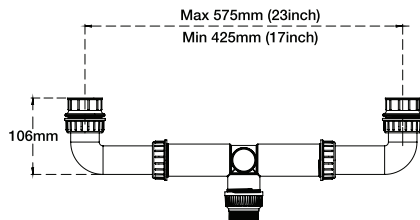

Art No.	Size (Th)	Material	Colour	₹	📦	♻️
4985	40mm	Polypropylene (PP)	Ivory	430	1	25