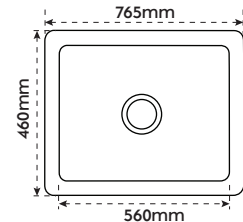

Art No.	Size (LxWxDpt)	Bowl Size (LxWxDpt)	Capacity (ML/L)	Material	Finish	₹
28920	610x460x230mm 24"x18"x9"	22"x16"x9"	52000 (52L)	SS 304	Brushed	11550

Sink Kitchen - Single Bowl