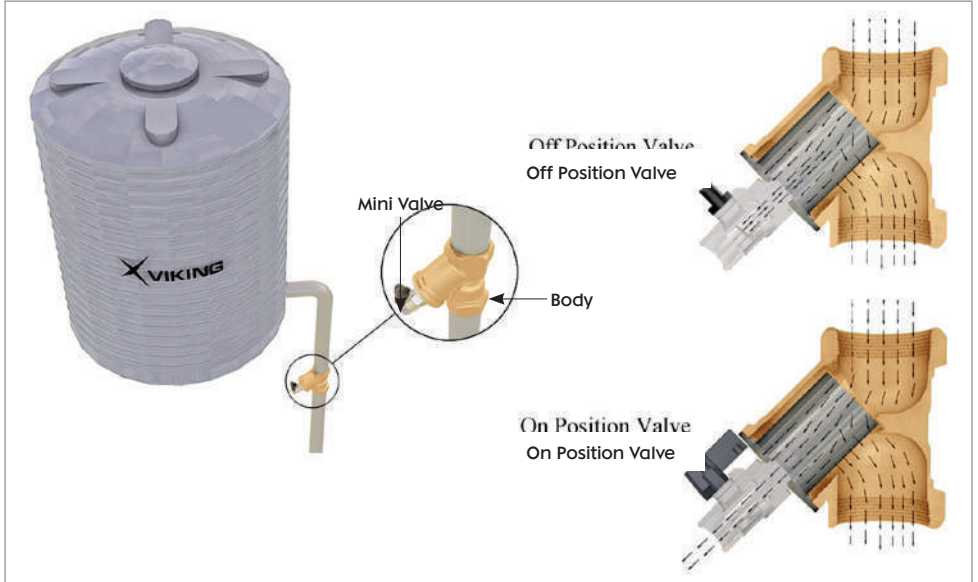

When Construction Start dust or bad particles enter into the tank, these particles choke nozzle of;

- Shower
- Health Faucets
- Water Filters (RO) and other plumbing fixtures.

For better hygienic & long life use viking line strainer.