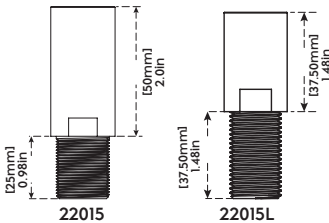

Designed mainly for West Bengal Both Thread 37mm Long

Note: 22015 B Discontinued Limited Stock
22024 Till Stock Last

Art No.	Size (Th1x Th2xL)	Type 1,2	Material	Finish	₹	📦	📦
22185	15x40mm	Inner, Outer	Brass	Polished CP	199	1	30