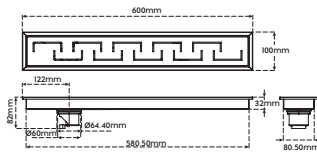

SHOWER CHANNEL DRAIN

Art No.	Size (LxW)	Material	Finish	Side Hole/ Centre Hole	₹	📦	🔗
44665	600x100mm	SS 304	Brushed	Side Hole	4290	1	10
44665 CO	600x100mm	SS 304	Brushed	Centre Hole	4290	1	10
44665-750	750x100mm	SS 304	Brushed	Side Hole	1	10	
44665-CO 750	750x100mm	SS 304	Brushed	Centre Hole	1	10	

Note: 44665-750,44665-CO 750 Till Last Stock

Shower Channel Drain - C Square

Art No.	Size (LxW)	Material	Finish	Side Hole/ Centre Hole	₹	📦	🔗
44666	600x100mm	SS 304	Brushed	Side Hole	4290	1	10
44666 CO	600x100mm	SS 304	Brushed	Centre Hole	4290	1	10
44666 - 900	900x100mm	SS 304	Brushed	Side Hole	5990	1	10
44666 CO - 900	900x100mm	SS 304	Brushed	Centre Hole	5990	1	10