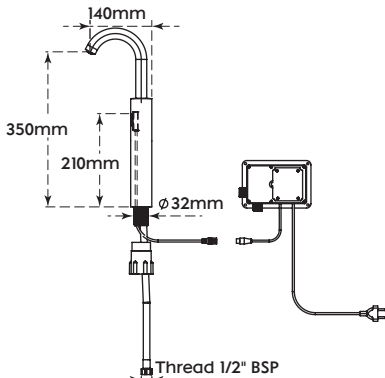

Art No.	Size (Th)	Material	Finish	₹	☎	☎
52852	15mm	Brass	Polished CP	10490	1	10