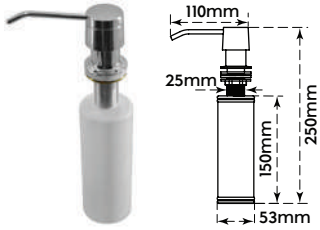

Lotion (Liquid) Dispenser
(Wall Mounted)

- Solid Durable Construction
- Great for Hand Soap, Dish Soap or Lotion

Lotion (Liquid) Dispenser Axis
(Under Table)

Art No.	Capacity	Finish	₹	📦	🚚
1138	250 ml	Polished CP	1790	1	50