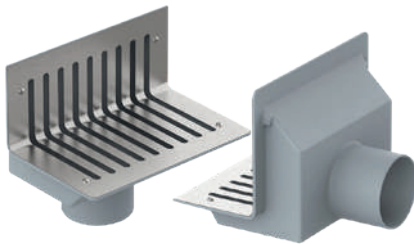

Side Wall Parapet Scupper Drain Outlet