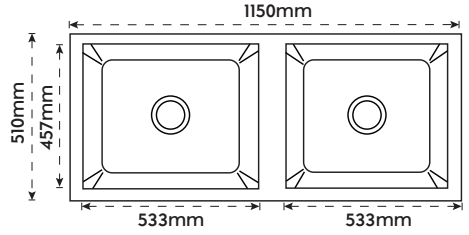

Sink Kitchen - Single Bowl

Art No.	Size (LxWxDpt)	Bowl Size (LxWxDpt)	Capacity (ML/L)	Material	Finish	₹
28915	535x460x230mm 21"x18"x9"	19"x16"x9"	45000 (45L)	SS 304	Brushed	10890

Sink Kitchen - Single Bowl

Art No.	Size (LxWxDpt)	Bowl Size (LxWxDpt)	Capacity (ML/L)	Material	Finish	₹
28920	610x460x230mm 24"x18"x9"	22"x16"x9"	52000 (52L)	SS 304	Brushed	11550

Sink Kitchen - Single Bowl

Art No.	Size (LxWxDpt)	Bowl Size (LxWxDpt)	Capacity (ML/L)	Material	Finish	₹
28925	765x460x230mm 30"x18"x9"	28"x16"x9"	66000 (66L)	SS 304	Brushed	13190

Sink Kitchen - Double Bowl

Art No.	Size (LxWxDpt)	Bowl Size (LxWxDpt) 1	Bowl Size (LxWxDpt) 2	Capacity (ML/L)	Material	Finish	₹
29020	940x460x230mm 37"x18"x9"	17"x16.5"x9"	17"x16.5"x9"	82000 (41Lx2)	SS 304	Brushed	21480

Sink Kitchen - Double Bowl

Art No.	Size (LxWxDpt)	Bowl Size (LxWxDpt) 1	Bowl Size (LxWxDpt) 2	Capacity (ML/L)	Material	Finish	₹
29027	1150x510x230mm 45"x20"x9"	21"x18"x9"	21"x18"x9"	112000 (56Lx2)	SS 304	Brushed	22990