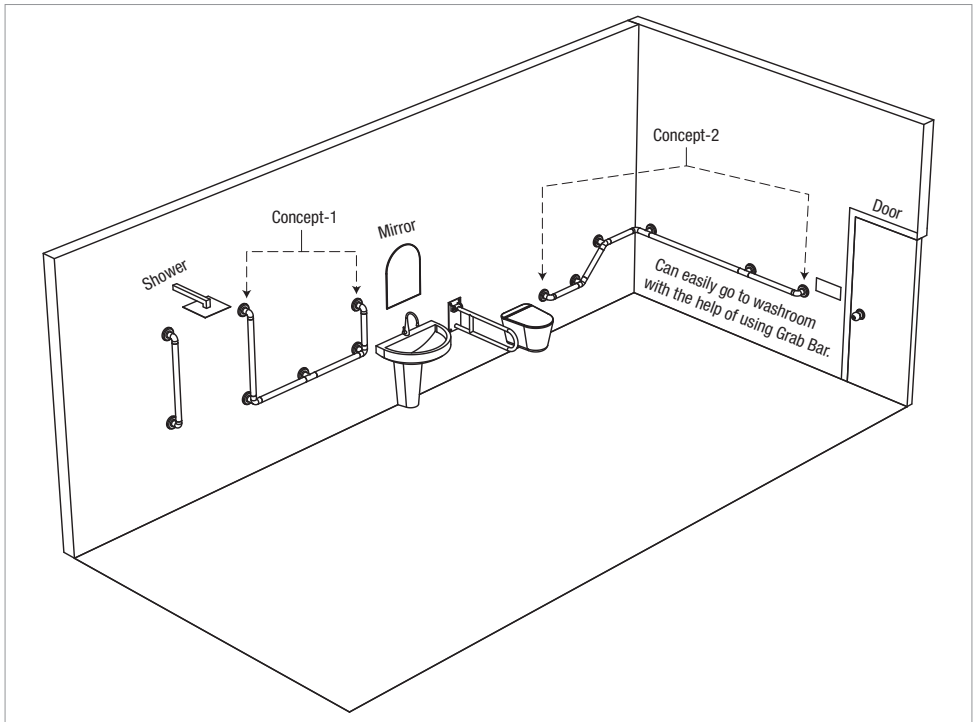

Breakup parts used in Concept 1 & 2

Art No.	Name	Qty.	₹
56762	End Elbow	2	370x2=740
56747	Pipe for Grab Bar	1	520x1=520
56772	Elbow Connector 90°	2	715x2=1430
56744	Pipe for Grab Bar	2	360x2=720
56765	T-Connector	1	570x1=570
56740	Pipe for Grab Bar	1	320x1=320
Total			4300