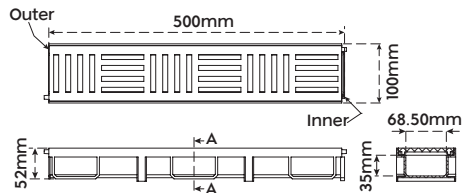

Inner Outer

End Cap

Art No.	Material	Colour	₹	📦	♻️
44377 Inner	Polypropylene (PP)	Grey	275	1	72
44379 Outer	Polypropylene (PP)	Grey	275	1	72

Note: Till Stock Last

Features:-

1. Lightweight
2. Lower Freight cost
3. Easy Handling & Quick installation
4. Long Lasting & Inexpensive
5. Less breakage vs Concrete
6. Chemical Resistant
7. Rust proof
8. Maintenance-free
9. Bottom outlet on each channel frame
10. Maintains excellent flow throughout system