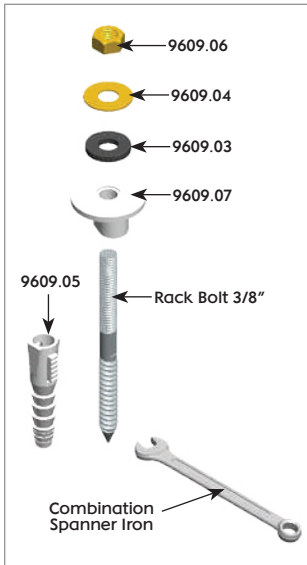

Rack Bolt Screw-Pair
(with Brass Nut & Washer)

Art No.	Size (ThxL)	Material	Finish	₹	📦	♻️
9609	10x115mm	Mild Steel	CP	132	20 Pair	200 Pair
Art No.	Description			₹		
9609.03 x 12	Rubber Washer (Pack of 12 Pcs)			45		
9609.04 x 6	Brass Washer (Pack of 6 Pcs)			65		
9609.05 x 6	Dowel (Pack of 6 Pcs)			60		
9609.06 x 6	Nut (Pack of 6 Pcs)			90		
9609.07 x 6	Flanged Bush (Pack of 6 Pcs)			70