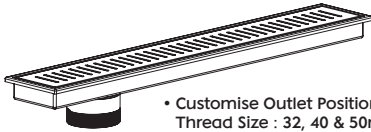

CUSTOMIZED DRAINS

- Customise Outlet Position
  Thread Size : 32, 40 & 50mm

Linear Channel Drain-
Threaded Outlet