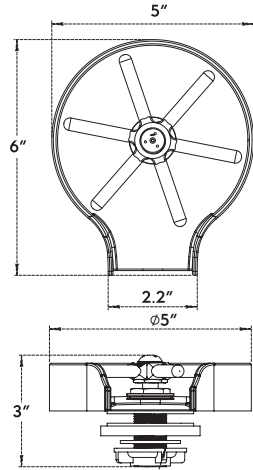

THE ORIGINAL RINSER

Most Popular Rinser

FEATURES

- Most efficient rinser.
- Install on either hot or cold water supply lines.
- Mounts on a standard countertop hole.
- Useful to rinse a wide variety of cups, bottles and glasses.

Art No.	Size (LxWxH)	Material	Colour	₹	Icons
C 4400-V2	150x130x70mm	ABS	Black	1931	Icons for NSF, Recycle, and other certifications