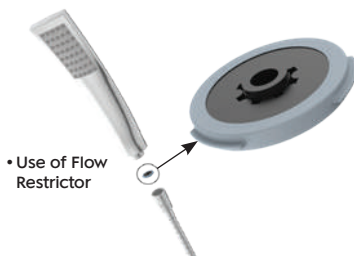

.....

Two Functions Diverter Cartridge

Art No.	79980
Size (D)	22mm
Suitable for	37847
Rs.	230

.....

FLOW RESTRICTOR

Flow Restrictor

Art No.	Size (Th)	Colour	Flow Rate	₹		
22183	15mm	Grey	6 Ltr/Min	125		
22183-9	15mm	Orange	9 Ltr/Min	125		