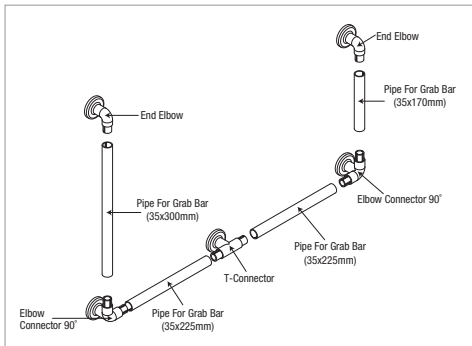

Breakup parts used in Concept 1 & 2

Art No.	Name	Qty.	₹
56762	End Elbow	2	370x2=740
56747	Pipe for Grab Bar	1	520x1=520
56772	Elbow Connector 90°	2	715x2=1430
56744	Pipe for Grab Bar	2	360x2=720
56765	T-Connector	1	570x1=570
56740	Pipe for Grab Bar	1	320x1=320
Total			4300